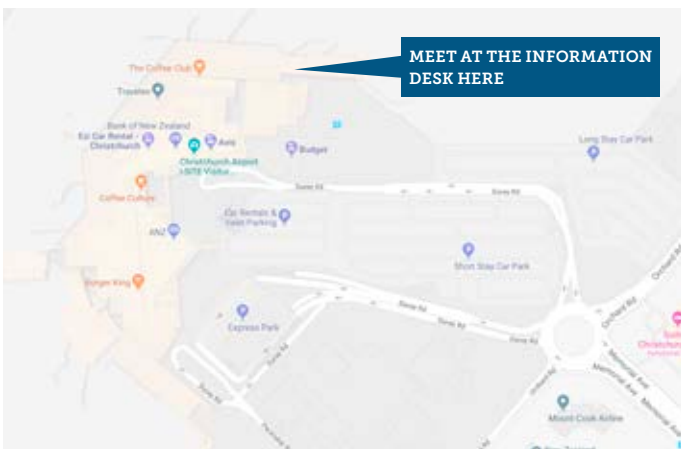

WORLD HERITAGE WALKING TOUR

Pick-up and Drop-off Information

Where to meet us in Christchurch on the first day of your trip:

We'll pick you up on the first day of your trip from either our joining hotel or Christchurch Airport:

Joining Hotel - Ramada Suits Christchurch City at 8.30am in the main lobby. 264/266 Tuam Street, Christchurch City. +64 3 929 8011

Christchurch International Airport - Your guides will meet you at 9.00am at the information desk in the International Arrivals (by the rental car booths).