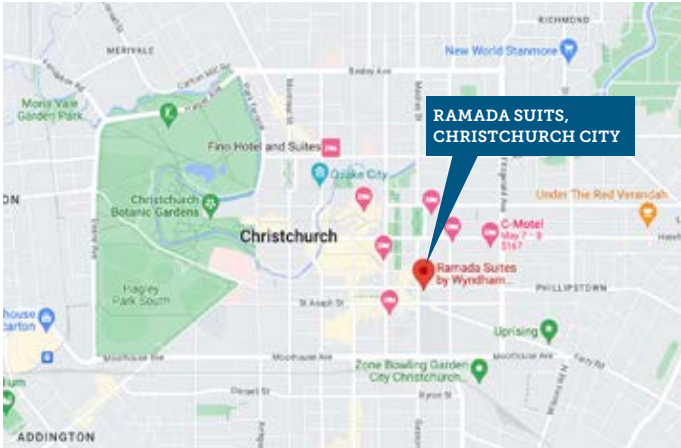

WORLD HERITAGE WALKING TOUR

Pick-up and Drop-off Information

Where to meet us in Christchurch on the first day of your trip:

We'll pick you up on the first day of your trip from either our joining hotel or Christchurch Airport:

Joining Hotel - Ramada Suits Christchurch City at 8.30am in the main lobby. 264/266 Tuam Street, Christchurch City. +64 3 929 8011

Christchurch International Airport - Your guides will meet you at 9.00am at the information desk in the International Arrivals (by the rental car booths).